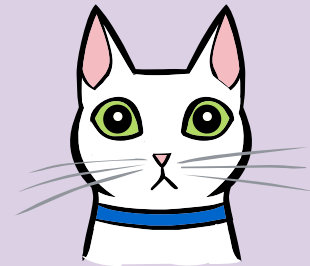

# Body Language of Feline Anxiety

**Slight crouching**

**Major crouching**

## More Subtle Signs of Fear & Anxiety

**Dilated Eyes**

**Ears Turned Back,  
Furrowed Brow**

**Staring,  
Focused on Object**

**Hiding,  
Looks Half Asleep**

**Laying on Side,  
Tail Flicking**

**Hair Raised, Staring,  
Ears Turned Back**