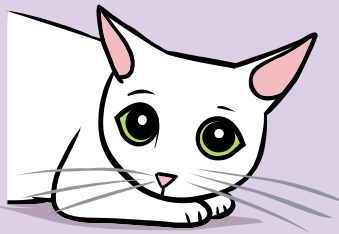

# Body Language of Feline Anxiety

**Slight crouching**

**Major crouching**

## More Subtle Signs of Fear & Anxiety

**Dilated Eyes**

**Ears Turned Back,  
Furrowed Brow**

**Staring,  
Focused on Object**

**Hiding,  
Looks Half Asleep**

**Laying on Side,  
Tail Flicking**

**Hair Raised, Staring,  
Ears Turned Back**