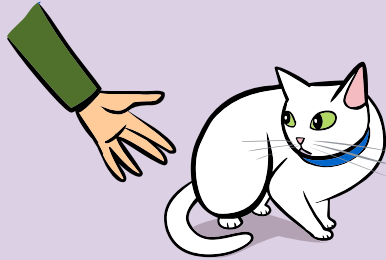

# Body Language of Feline Anxiety

**Slight crouching**

**Major crouching**

## More Subtle Signs of Fear & Anxiety

**Dilated Eyes**

**Ears Turned Back,  
Furrowed Brow**

**Staring,  
Focused on Object**

**Hiding,  
Looks Half Asleep**

**Laying on Side,  
Tail Flicking**

**Hair Raised, Staring,  
Ears Turned Back**