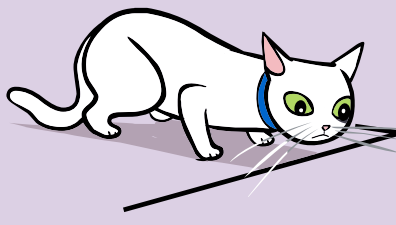

# Body Language of Feline Anxiety

**Slight crouching**

**Major crouching**

## More Subtle Signs of Fear & Anxiety

**Dilated Eyes**

**Ears Turned Back,  
Furrowed Brow**

**Staring,  
Focused on Object**

**Hiding,  
Looks Half Asleep**

**Laying on Side,  
Tail Flicking**

**Hair Raised, Staring,  
Ears Turned Back**

**Walking with Flat Back,  
Tail Down, Head Down**

**Ready to Jump Off Perch**

**Suddenly Grooming,  
Excessive Grooming**

For additional Low Stress Handling information, posters, flyers, books, and DVDs, please visit our website at <http://DrSophiaYin.com>