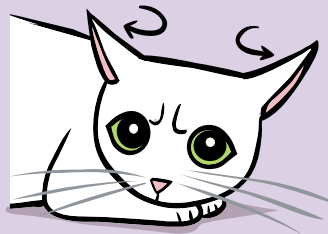

# Body Language of Feline Anxiety

**Slight crouching**

**Major crouching**

## More Subtle Signs of Fear & Anxiety

**Dilated Eyes**

**Ears Turned Back,  
Furrowed Brow**

**Staring,  
Focused on Object**

**Hiding,  
Looks Half Asleep**

**Laying on Side,  
Tail Flicking**

**Hair Raised, Staring,  
Ears Turned Back**