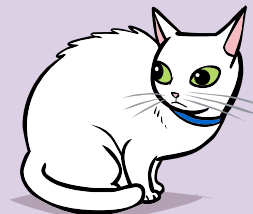

# Body Language of Feline Anxiety

**Slight crouching**

**Major crouching**

## More Subtle Signs of Fear & Anxiety

**Dilated Eyes**

**Ears Turned Back,  
Furrowed Brow**

**Staring,  
Focused on Object**

**Hiding,  
Looks Half Asleep**

**Laying on Side,  
Tail Flicking**

**Hair Raised, Staring,  
Ears Turned Back**

**Walking with Flat Back,  
Tail Down, Head Down**

**Ready to Jump Off Perch**

**Suddenly Grooming,  
Excessive Grooming**

For additional Low Stress Handling information, posters, flyers, books, and DVDs, please visit our website at <http://DrSophiaYin.com>