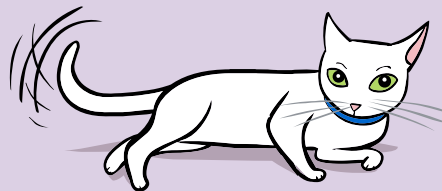

# Body Language of Feline Anxiety

**Slight crouching**

**Major crouching**

## More Subtle Signs of Fear & Anxiety

**Dilated Eyes**

**Ears Turned Back,  
Furrowed Brow**

**Staring,  
Focused on Object**

**Hiding,  
Looks Half Asleep**

**Laying on Side,  
Tail Flicking**

**Hair Raised, Staring,  
Ears Turned Back**

**Walking with Flat Back,  
Tail Down, Head Down**

**Ready to Jump Off Perch**

**Suddenly Grooming,  
Excessive Grooming**

For additional Low Stress Handling information, posters, flyers, books, and DVDs, please visit our website at <http://DrSophiaYin.com>